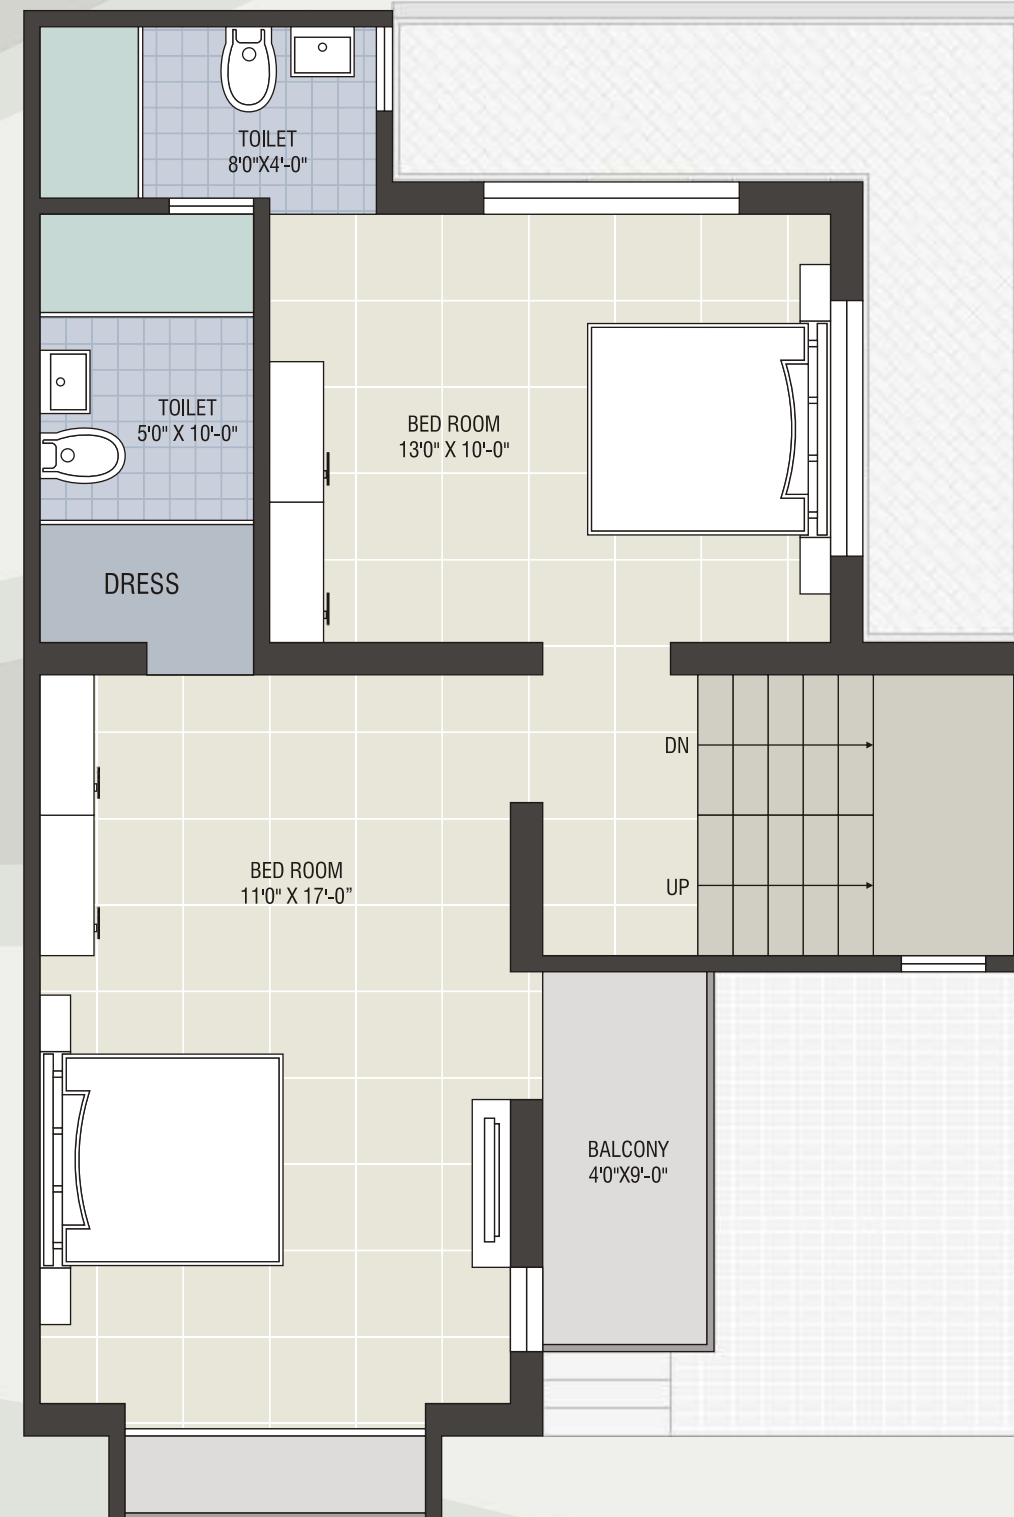

SARAL SAPPHIRE
3 BHK ULTIMATE BUNGLOWS

LAYOUT PLAN

AMENITIES

- IDEAL LOCATION FOR RESIDENTIAL LOCALITY
- AESTHETICALLY ELEGANT & ATTRACTIVE ELEVATION.
- PROJECT BOUNDARY WITH COMPOUND WALL AND ATTRACTIVE MAIN GATE
- DEVELOPED COMMON PLOT WITH LANDSCAPED GARDEN
- INTERNAL R.C.C. ROADS WITH PAVING BLOCKS AND STREET LIGHT
- CHILDREN'S PLAY AREA
- PICKUP AND DROP-OFF ZONE FOR SCHOOL
- GAZEBO
- SENIOR CITIZEN SITOUT

80' WIDE ROAD

 **TYPE A**
GROUND FLOOR PLAN

 **TYPE A**
FIRST FLOOR PLAN

 **TYPE B**
GROUND FLOOR PLAN

 **TYPE B**
FIRST FLOOR PLAN

 **TYPE C**
GROUND FLOOR PLAN

A world that blends international living with Indian sensibilities. It has been created especially for those wish to live a regal life drenched in the ecstasies of supreme luxury.