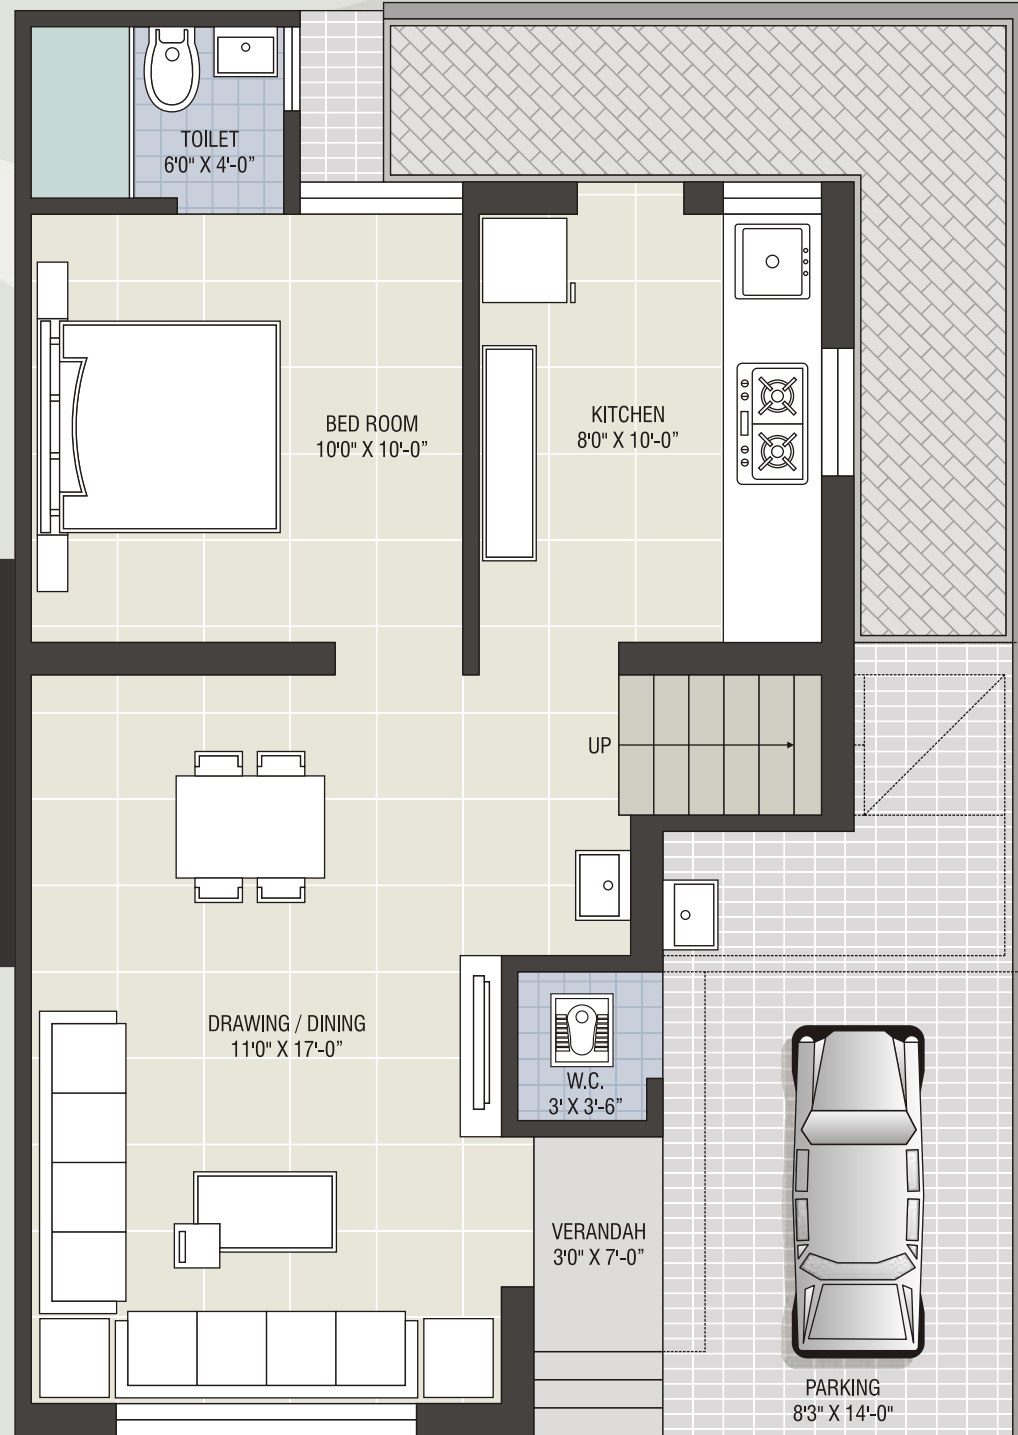

SARAL SAPPHIRE
3 BHK ULTIMATE BUNGLOWS

LAYOUT PLAN

AMENITIES

- IDEAL LOCATION FOR RESIDENTIAL LOCALITY
- AESTHETICALLY ELEGANT & ATTRACTIVE ELEVATION.
- PROJECT BOUNDARY WITH COMPOUND WALL AND ATTRACTIVE MAIN GATE
- DEVELOPED COMMON PLOT WITH LANDSCAPED GARDEN
- INTERNAL R.C.C. ROADS WITH PAVING BLOCKS AND STREET LIGHT
- CHILDREN'S PLAY AREA
- PICKUP AND DROP-OFF ZONE FOR SCHOOL
- GAZEBO
- SENIOR CITIZEN SITOUT

80' WIDE ROAD

 **TYPE A**
GROUND FLOOR PLAN

 **TYPE A**
FIRST FLOOR PLAN

 **TYPE B**
GROUND FLOOR PLAN

 **TYPE B**
FIRST FLOOR PLAN

 **TYPE C**
GROUND FLOOR PLAN

A world that blends international living with Indian sensibilities. It has been created especially for those wish to live a regal life drenched in the ecstasies of supreme luxury.