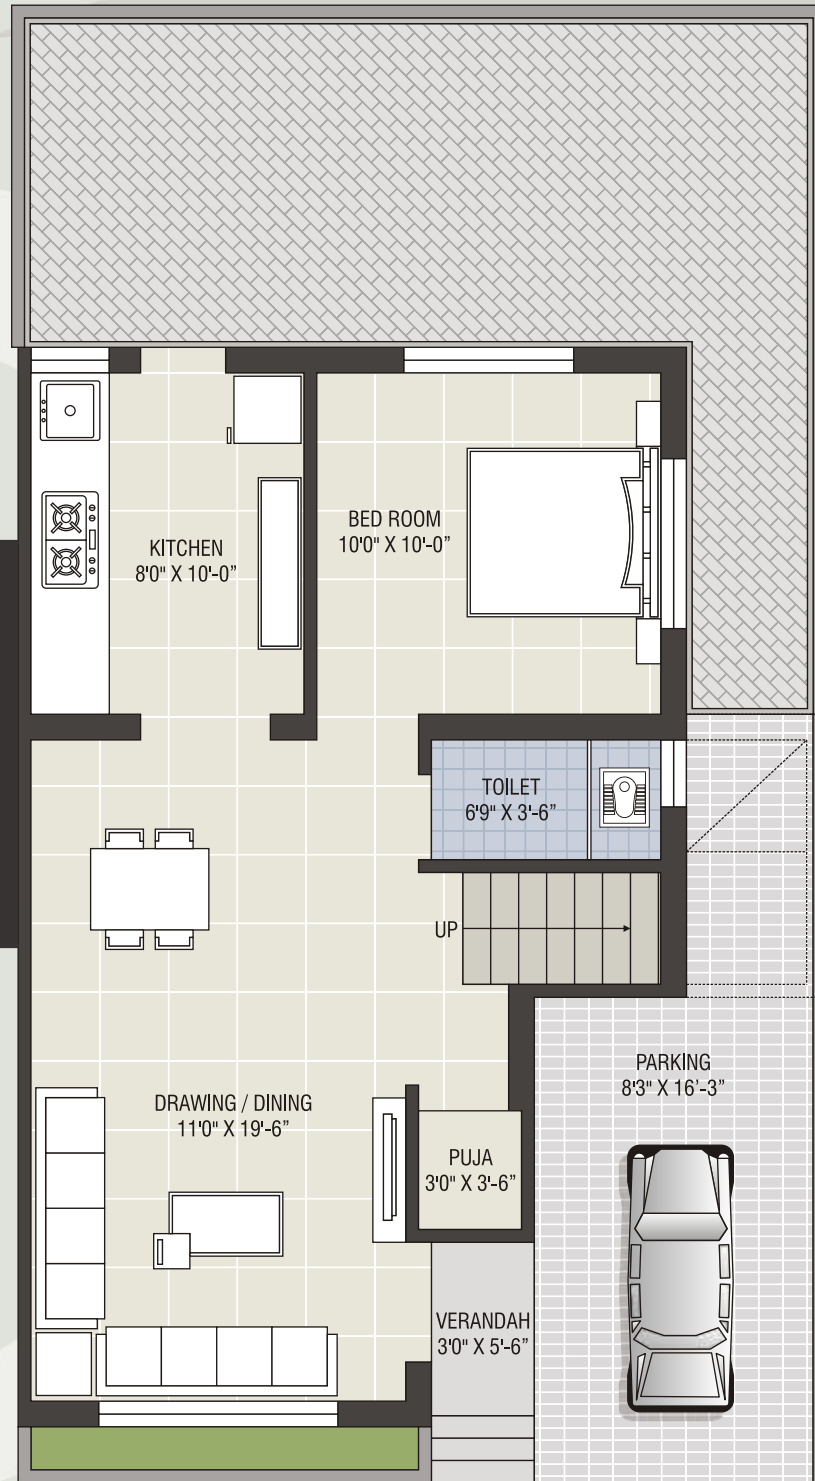

SARAL SAPPHIRE
3 BHK ULTIMATE BUNGLOWS

LAYOUT PLAN

AMENITIES

- IDEAL LOCATION FOR RESIDENTIAL LOCALITY
- AESTHETICALLY ELEGANT & ATTRACTIVE ELEVATION.
- PROJECT BOUNDARY WITH COMPOUND WALL AND ATTRACTIVE MAIN GATE
- DEVELOPED COMMON PLOT WITH LANDSCAPED GARDEN
- INTERNAL R.C.C. ROADS WITH PAVING BLOCKS AND STREET LIGHT
- CHILDREN'S PLAY AREA
- PICKUP AND DROP-OFF ZONE FOR SCHOOL
- GAZEBO
- SENIOR CITIZEN SITOUT

80' WIDE ROAD

 **TYPE A**
GROUND FLOOR PLAN

 **TYPE A**
FIRST FLOOR PLAN

 **TYPE B**
GROUND FLOOR PLAN

 **TYPE B**
FIRST FLOOR PLAN

 **TYPE C**
GROUND FLOOR PLAN

A world that blends international living with Indian sensibilities. It has been created especially for those wish to live a regal life drenched in the ecstasies of supreme luxury.

 **TYPE C**
FIRST FLOOR PLAN

What's more, the infrastructure and amenities are woven into every aspect of life here, with clean internal roads, bright street lights, vast landscaped gardens, children's play areas with complete recreational and community facilities. Embellished with care, we have plans that once you step insides your home at SARAL SAPPHIRE you would surely discover- the true joy of living-today, tomorrow and forever.